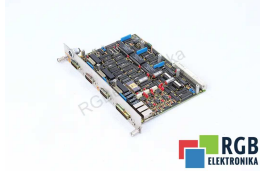

Repair 6FX1111-1AA00 SIEMENS

We will repair every SIEMENS device. If you cannot find the device that interests you, please contact us. We collect the devices **free of charge** via a courier or in person, thanks to which we are able to carry out the repair within several hours. We will diagnose your equipment **for free**, and if you do not decide on our service, you will not incur any costs. We offer **24 months warranty** for all completed repairs. We are available 24/7, also at weekends and on holidays. **Call us 24/7: [+48 71 750 09 77](tel:+48717500977)** and receive immediate help.

SPECIFICATIONS

MANUFACTURER	SIEMENS
MODEL	6FX1111-1AA00
CATEGORY	PLC Systems
WEIGHT	2.0 kg

WRITE TO US
info24@rgbrepairs.com

24/7 SUPPORT
[+48 717 500 977](tel:+48717500977)