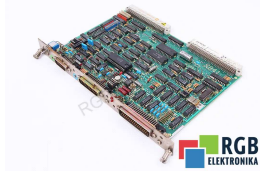

Repair 6FX1122-2AA01 SIEMENS

We will repair every SIEMENS device. If you cannot find the device that interests you, please contact us. We collect the devices **free of charge** via a courier or in person, thanks to which we are able to carry out the repair within several hours. We will diagnose your equipment **for free**, and if you do not decide on our service, you will not incur any costs. We offer **24 months warranty** for all completed repairs. We are available 24/7, also at weekends and on holidays. **Call us 24/7: [+48 71 750 09 77](tel:+4871750977)** and receive immediate help.

SPECIFICATIONS

MANUFACTURER	SIEMENS
MODEL	6FX1122-2AA01
CATEGORY	PLC Systems
SERIES	Sinumerik
WEIGHT	1.0 kg

WRITE TO US
info24@rgbrepairs.com

24/7 SUPPORT
[+48 71 750 977](tel:+4871750977)