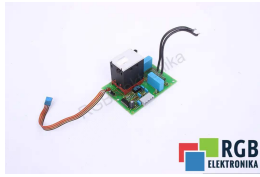

Repair 462008.1915.01 SIEMENS

We will repair every SIEMENS device. If you cannot find the device that interests you, please contact us. We collect the devices **free of charge** via a courier or in person, thanks to which we are able to carry out the repair within several hours. We will diagnose your equipment **for free**, and if you do not decide on our service, you will not incur any costs. We offer **24 months warranty** for all completed repairs. We are available 24/7, also at weekends and on holidays. **Call us 24/7: [+48 71 750 09 77](tel:+48717500977)** and receive immediate help.

SPECIFICATIONS

MANUFACTURER	SIEMENS
MODEL	462008.1915.01
CATEGORY	PLC Systems
WEIGHT	1.0 kg

WRITE TO US
info24@rgbrepairs.com

24/7 SUPPORT
[+48 717 500 977](tel:+48717500977)