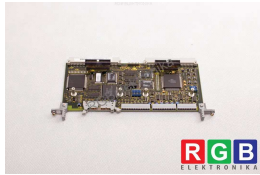

Repair SE.475401.0000.04 SIEMENS

We will repair every SIEMENS device. If you cannot find the device that interests you, please contact us. We collect the devices **free of charge** via a courier or in person, thanks to which we are able to carry out the repair within several hours. We will diagnose your equipment **for free**, and if you do not decide on our service, you will not incur any costs. We offer **24 months warranty** for all completed repairs. We are available 24/7, also at weekends and on holidays. **Call us 24/7: [+48 71 750 09 77](tel:+4871750977)** and receive immediate help.

SPECIFICATIONS

MANUFACTURER	SIEMENS
MODEL	SE.475401.0000.04
CATEGORY	PLC Systems
DIMENSIONS	13.0 cm x 13.0 cm x 26.0 cm
WEIGHT	0.3 kg

WRITE TO US
info24@rgbrepairs.com

24/7 SUPPORT
[+48 71 750 977](tel:+4871750977)