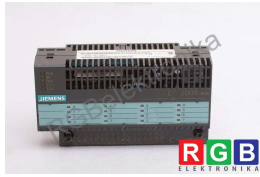

Repair 6ES5 451-2BA11 ET 200B-16DQ SIEMENS

We will repair every SIEMENS device. If you cannot find the device that interests you, please contact us. We collect the devices **free of charge** via a courier or in person, thanks to which we are able to carry out the repair within several hours. We will diagnose your equipment **for free**, and if you do not decide on our service, you will not incur any costs. We offer **24 months warranty** for all completed repairs. We are available 24/7, also at weekends and on holidays. **Call us 24/7: [+48 71 750 09 77](tel:+48717500977)** and receive immediate help.

SPECIFICATIONS

MANUFACTURER	SIEMENS
MODEL	6ES5 451-2BA11 ET 200B-16DQ
CATEGORY	PLC Systems
DIMENSIONS	13.0 cm x 13.0 cm x 6.0 cm
WEIGHT	0.5 kg
OTHER NAMES	6ES54512BA11 6ES5451 2BA11 6ES5451-2BA11 6ES5 4512BA11 6ES5 451 2BA11 6ES5 451-2BA11

WRITE TO US
info24@rgbrepairs.com

24/7 SUPPORT
[+48 717 500 977](tel:+48717500977)

TEST STAND

We have test stands developed by us, thanks to which we check whether the device is operational. They make sure that SIEMENS 6ES5 451-2BA11 ET 200B-16DQ is repaired.