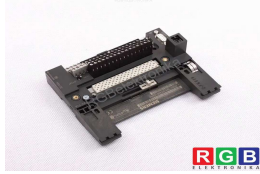

## Repair 6ES7 193-0CA10-0XA0 SIEMENS

We will repair every SIEMENS device. If you cannot find the device that interests you, please contact us. We collect the devices **free of charge** via a courier or in person, thanks to which we are able to carry out the repair within several hours. We will diagnose your equipment **for free**, and if you do not decide on our service, you will not incur any costs. We offer **24 months warranty** for all completed repairs. We are available 24/7, also at weekends and on holidays. **Call us 24/7: [+48 71 750 09 77](tel:+4871750977)** and receive immediate help.

### SPECIFICATIONS

MANUFACTURER	SIEMENS
MODEL	6ES7 193-0CA10-0XA0
CATEGORY	PLC Systems
DIMENSIONS	13.0 cm x 13.0 cm x 16.0 cm
WEIGHT	0.4 kg

WRITE TO US  
[info24@rgbrepairs.com](mailto:info24@rgbrepairs.com)