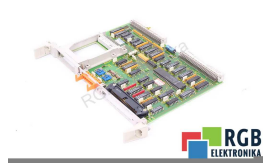

Repair 6FX1121-2BB02 SIEMENS

We will repair every SIEMENS device. If you cannot find the device that interests you, please contact us. We collect the devices **free of charge** via a courier or in person, thanks to which we are able to carry out the repair within several hours. We will diagnose your equipment **for free**, and if you do not decide on our service, you will not incur any costs. We offer **24 months warranty** for all completed repairs. We are available 24/7, also at weekends and on holidays. **Call us 24/7: [+48 71 750 09 77](tel:+48717500977)** and receive immediate help.

SPECIFICATIONS

MANUFACTURER	SIEMENS
MODEL	6FX1121-2BB02
CATEGORY	PLC Systems
SERIES	Sinumerik
DIMENSIONS	2.0 cm x 2.0 cm x 26.5 cm
WEIGHT	1.0 kg
OTHER NAMES	6FX11212BB02 | 6FX1121 2BB02 | 6FX1121-2BB02

WRITE TO US
info24@rgbrepairs.com

24/7 SUPPORT
[+48 717 500 977](tel:+48717500977)