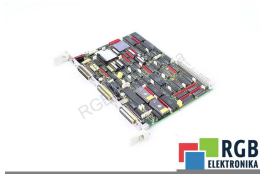

## Repair 6FX1120-4BB02 SIEMENS

We will repair every SIEMENS device. If you cannot find the device that interests you, please contact us. We collect the devices **free of charge** via a courier or in person, thanks to which we are able to carry out the repair within several hours. We will diagnose your equipment **for free**, and if you do not decide on our service, you will not incur any costs. We offer **24 months warranty** for all completed repairs. We are available 24/7, also at weekends and on holidays. **Call us 24/7: [+48 71 750 09 77](tel:+48717500977)** and receive immediate help.

### SPECIFICATIONS

MANUFACTURER	SIEMENS
MODEL	6FX1120-4BB02
CATEGORY	PLC Systems
SERIES	Sinumerik
DIMENSIONS	2.0 cm x 2.0 cm x 27.0 cm
WEIGHT	1.0 kg
OTHER NAMES	6FX11204BB02   6FX1120 4BB02   6FX1120-4BB02