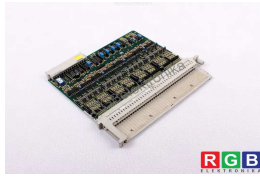

Repair 6ES5441-4UA11 SIEMENS

We will repair every SIEMENS device. If you cannot find the device that interests you, please contact us. We collect the devices **free of charge** via a courier or in person, thanks to which we are able to carry out the repair within several hours. We will diagnose your equipment **for free**, and if you do not decide on our service, you will not incur any costs. We offer **24 months warranty** for all completed repairs. We are available 24/7, also at weekends and on holidays. **Call us 24/7: [+48 71 750 09 77](tel:+48717500977)** and receive immediate help.

SPECIFICATIONS

MANUFACTURER	SIEMENS
MODEL	6ES5441-4UA11
CATEGORY	PLC Systems
SERIES	SIMATIC S5
DIMENSIONS	2.0 cm x 2.0 cm x 25.5 cm
WEIGHT	0.44 kg
OTHER NAMES	6ES54414UA11 | 6ES5441 4UA11 | 6ES5441-4UA11

WRITE TO US
info24@rgbrepairs.com

24/7 SUPPORT
[+48 717 500 977](tel:+48717500977)