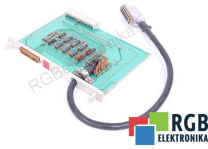

Repair 6ES5312-3AB11 SIEMENS

We will repair every SIEMENS device. If you cannot find the device that interests you, please contact us. We collect the devices **free of charge** via a courier or in person, thanks to which we are able to carry out the repair within several hours. We will diagnose your equipment **for free**, and if you do not decide on our service, you will not incur any costs. We offer **24 months warranty** for all completed repairs. We are available 24/7, also at weekends and on holidays. **Call us 24/7: [+48 71 750 09 77](tel:+48717500977)** and receive immediate help.

SPECIFICATIONS

MANUFACTURER	SIEMENS
MODEL	6ES5312-3AB11
CATEGORY	PLC Systems
SERIES	SIMATIC S5
DIMENSIONS	2.0 cm x 2.0 cm x 24.0 cm
WEIGHT	1.0 kg
OTHER NAMES	6ES53123AB11 | 6ES5312 3AB11 | 6ES5312-3AB11

WRITE TO US
info24@rgbrepairs.com

24/7 SUPPORT
[+48 717 500 977](tel:+48717500977)